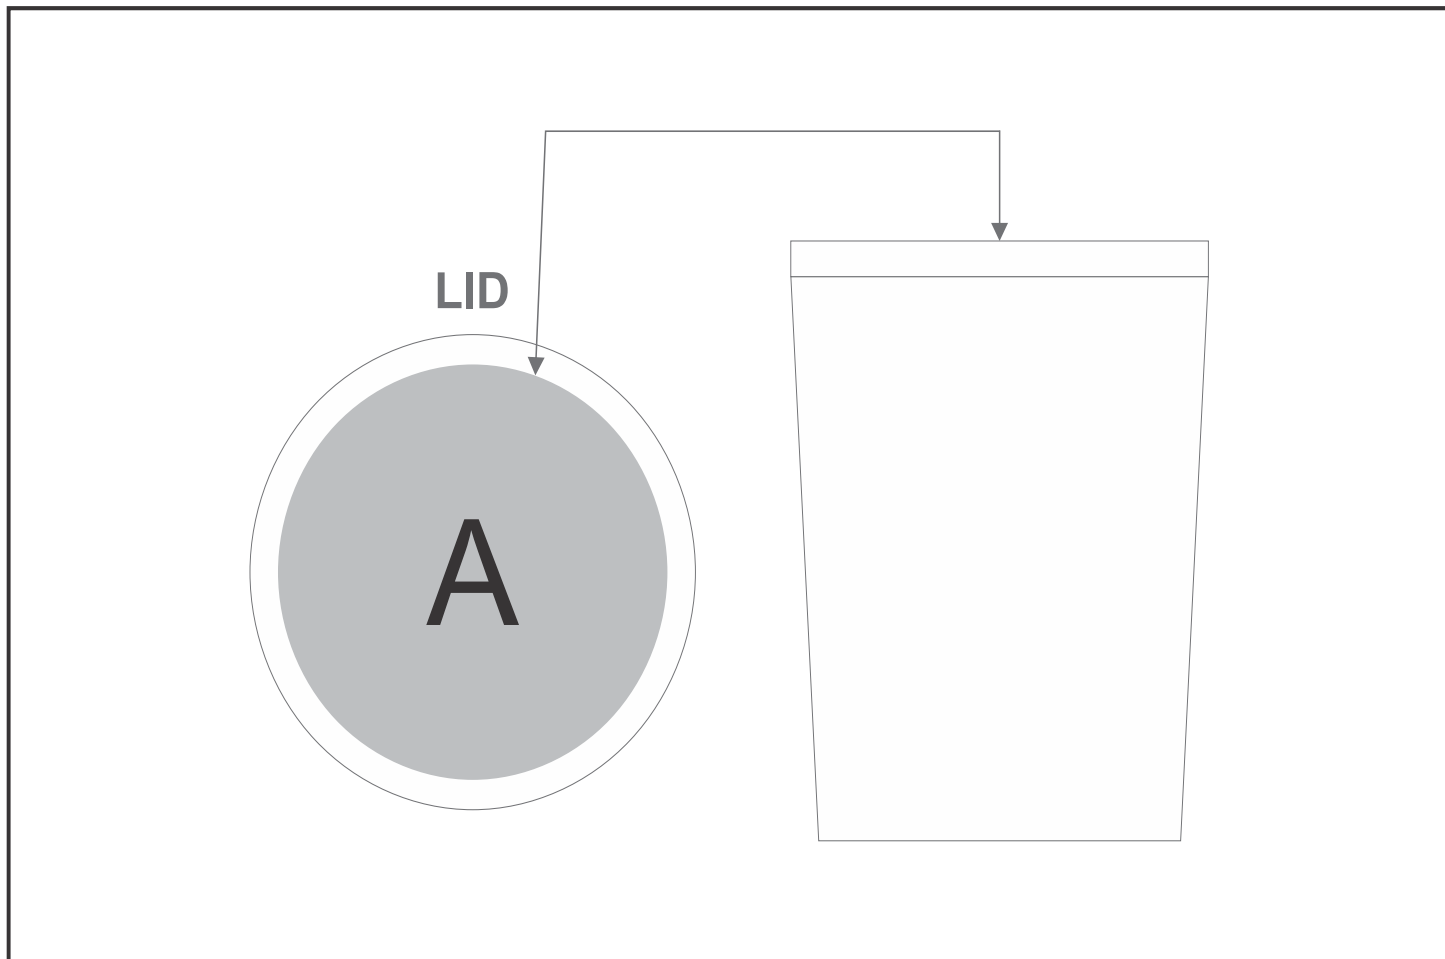

PC-EE-160-B

Eva & Elm Ombre Scented Candle

Need to know:

- Includes 1-Colour, 1-Position Pad Print (setup fees apply)
- **Laser Colour: Tonal**
- Due to tonal variations in the wood the laser engraving will vary from one item to the next and will likely vary in the same item..
- Please note we cannot guarantee that the external logo will align with the internal logo(Eva&Elm) on the lid.
- Texture of Item will affect the quality of Print.

Branding Options:

Position	Branding Method (Branding Code)	No. of Colours	Dimension
A	Screen Print (SA)	1 Colour	50mm wide x 50mm high
A	Pad Printing (PA)	4 Colours	50mm wide x 50mm high
A	Direct to Print (DP-B)	Full Colour	50mm wide x 50mm high
A	Laser Engraving (LC)	N/A	50mm wide x 50mm high